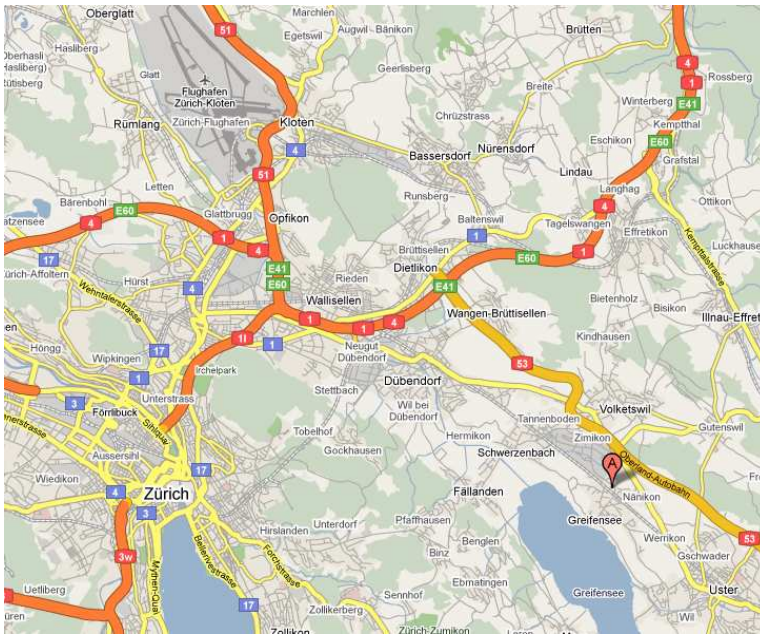

Directions – Print & Go

Grabenstrasse 8
CH-8606 Nänikon
Switzerland
T +41 (44) 905 28 00
www.aero-consultants.ch

By Car

Take motorway 53 direction Uster/Rapperswil, use exit no.4 Volketswil, turn right direction Volketswil Industrie, first roundabout left (3rd exit) direction Greifensee, second roundabout straight (2nd exit), head left into Grabenstrasse, parking spots in front of the building

By Plane

Via Zürich Airport (ZRH) by Taxi, Train or Rental Car (20 min)

By Train

Via Zürich main station, take S09 or S14 to station Nänikon-Greifensee (5 min walk)