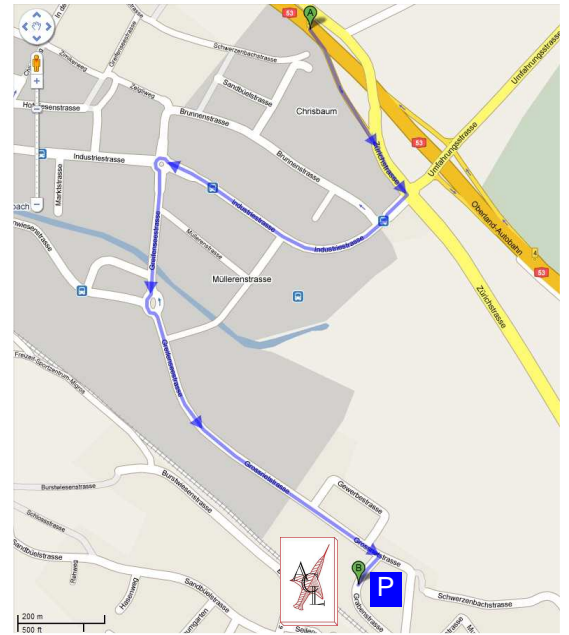

Directions – Print & Go

Grabenstrasse 8
CH-8606 Nänikon
Switzerland
T +41 (44) 905 28 00
www.aero-consultants.ch

By Car

Take motorway 53 direction Uster/Rapperswil, use exit no.4 Volketswil, turn right direction Volketswil Industrie, first roundabout left (3rd exit) direction Greifensee, second roundabout straight (2nd exit), head left into Grabenstrasse, parking spots in front of the building

By Plane

Via Zürich Airport (ZRH) by Taxi, Train or Rental Car (20 min)

By Train

Via Zürich main station, take S09 or S14 to station Nänikon-Greifensee (5 min walk)