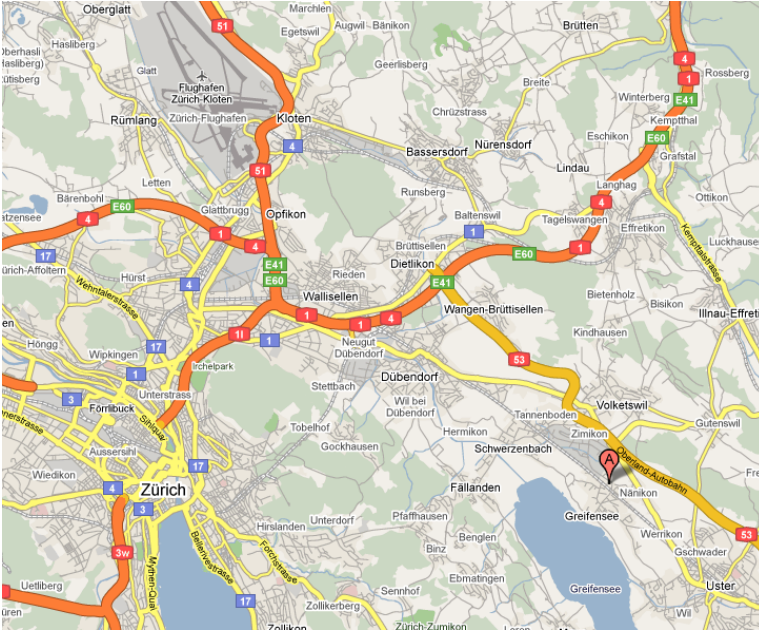

Directions – Print & Go

Grabenstrasse 8
CH-8606 Nänikon
Switzerland
T +41 (44) 905 28 00
www.aero-consultants.ch

By Car

Take motorway 53 direction Uster/Rapperswil, use exit no.4 Volketswil, turn right direction Volketswil Industrie, first roundabout left (3rd exit) direction Greifensee, second roundabout straight (2nd exit), head right into Grabenstrasse, visitor parking spots in front of the building

By Plane

Via Zürich Airport (ZRH) by Taxi, Train or Rental Car (20 min)

By Train

Via Zürich main station, take S09 or S14 to station Nänikon-Greifensee (5 min walk)