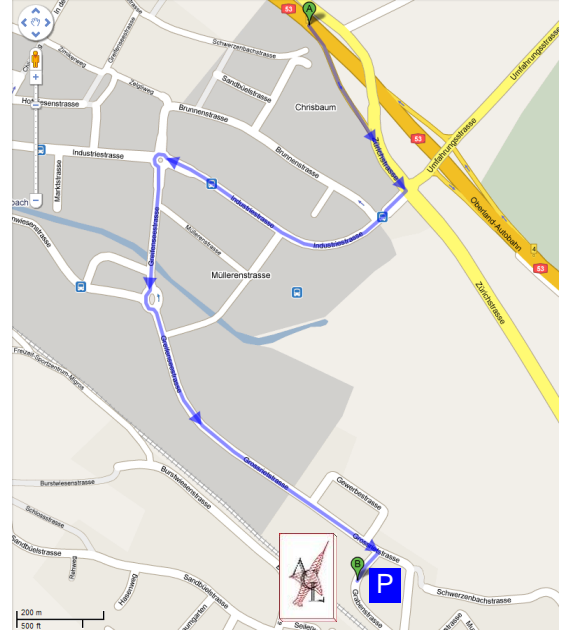

Directions – Print & Go

Grabenstrasse 8
CH-8606 Nänikon
Switzerland
T +41 (44) 905 28 00
www.aero-consultants.ch

By Car

Take motorway 53 direction Uster/Rapperswil, use exit no.4 Volketswil, turn right direction Volketswil Industrie, first roundabout left (3rd exit) direction Greifensee, second roundabout straight (2nd exit), head right into Grabenstrasse, visitor parking spots in front of the building

By Plane

Via Zürich Airport (ZRH) by Taxi, Train or Rental Car (20 min)

By Train

Via Zürich main station, take S09 or S14 to station Nänikon-Greifensee (5 min walk)